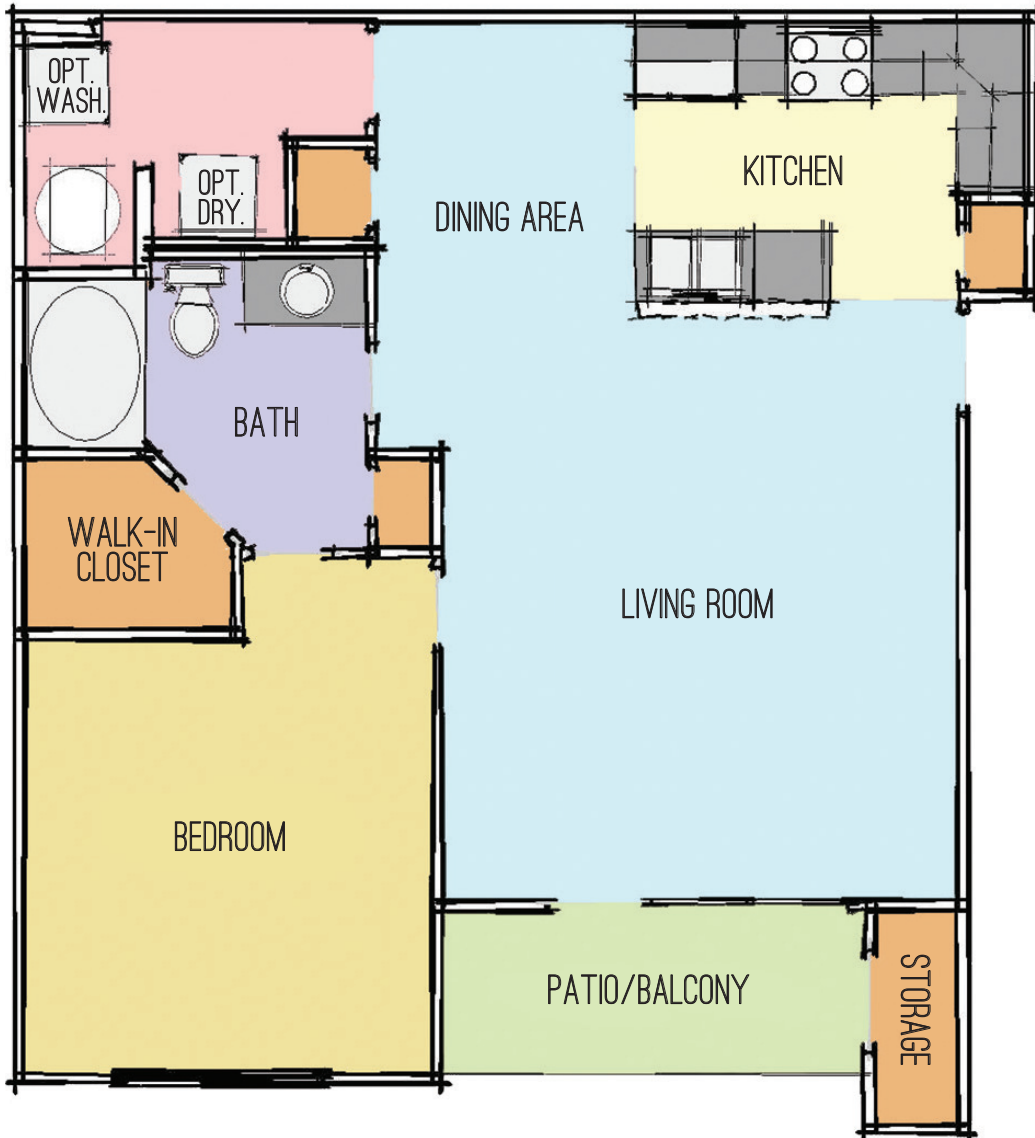

REDEFINED APARTMENT LIVING

MODEL RM-10

one bed • one bath
820-841 square feet of space

dimensions square footages are approximate & may vary slightly

LEXINGTON

rmlexington.com • 859.223.3600 • Text **RMLEX** to **31996** for more info Standard text messaging rates apply.